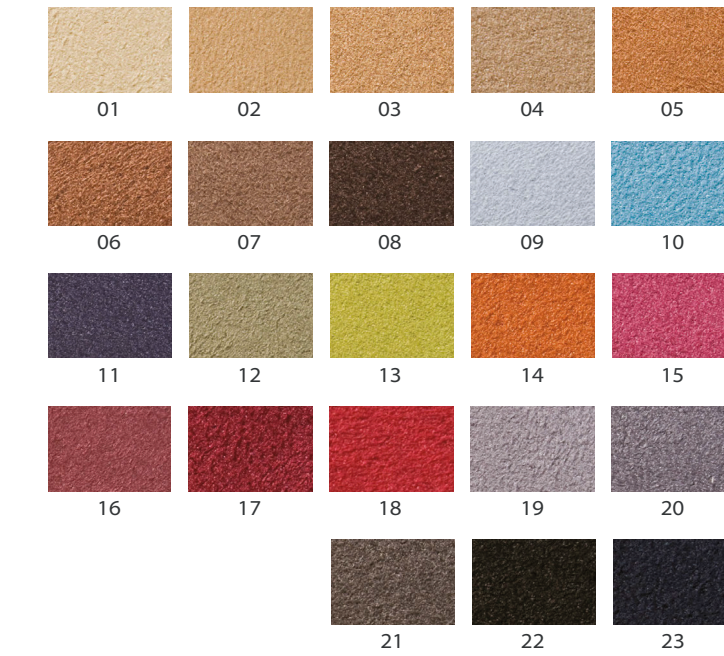

PEACH

100% POLIÉSTER - ALGODON - COTTON