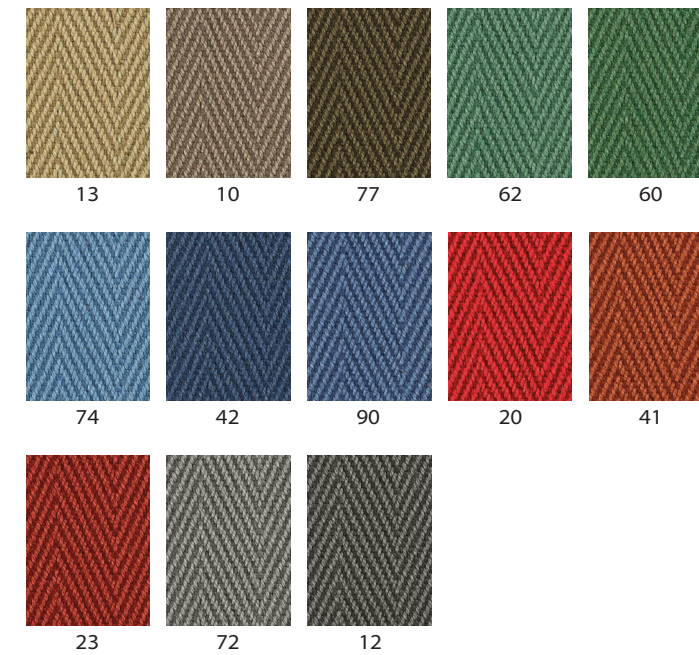

LE

100% ALGODÃO - ALGODON - COTTON